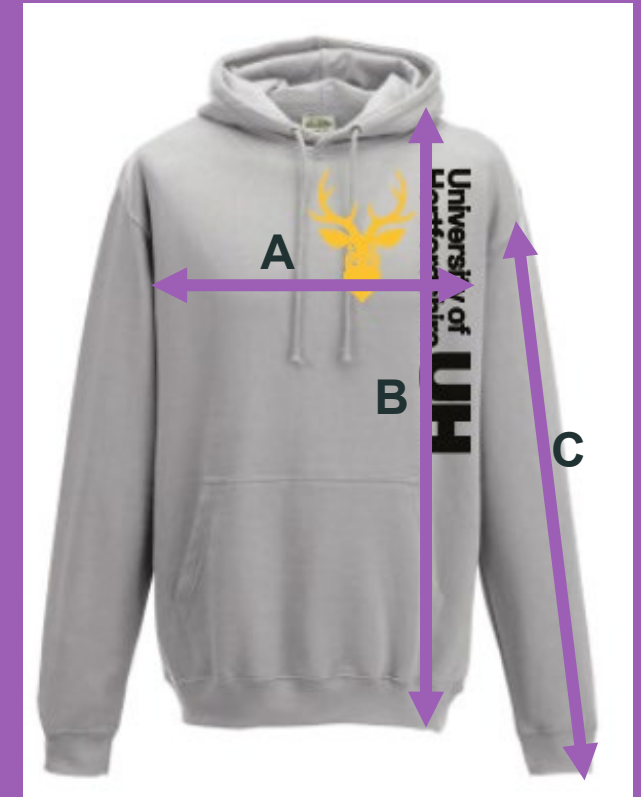

GO HERTS HOODIE SIZING GUIDE

Use this sizing guide to make sure you choose the right size hoodie!

You won't be able to change the size of your hoodie after you have collected yours.

All hoodie sizes are a unisex fit. All measurements are in inches.

	Extra Small	Small	Medium	Large	Extra Large	XX Large
A. Chest	19.5	20.5	21.5	22.5	23.5	24.5
B. Length	25	26	27	28	29	30
C. Sleeve length	22.5	23.5	24.5	25.5	26.5	27.5

University of Hertfordshire **UH**