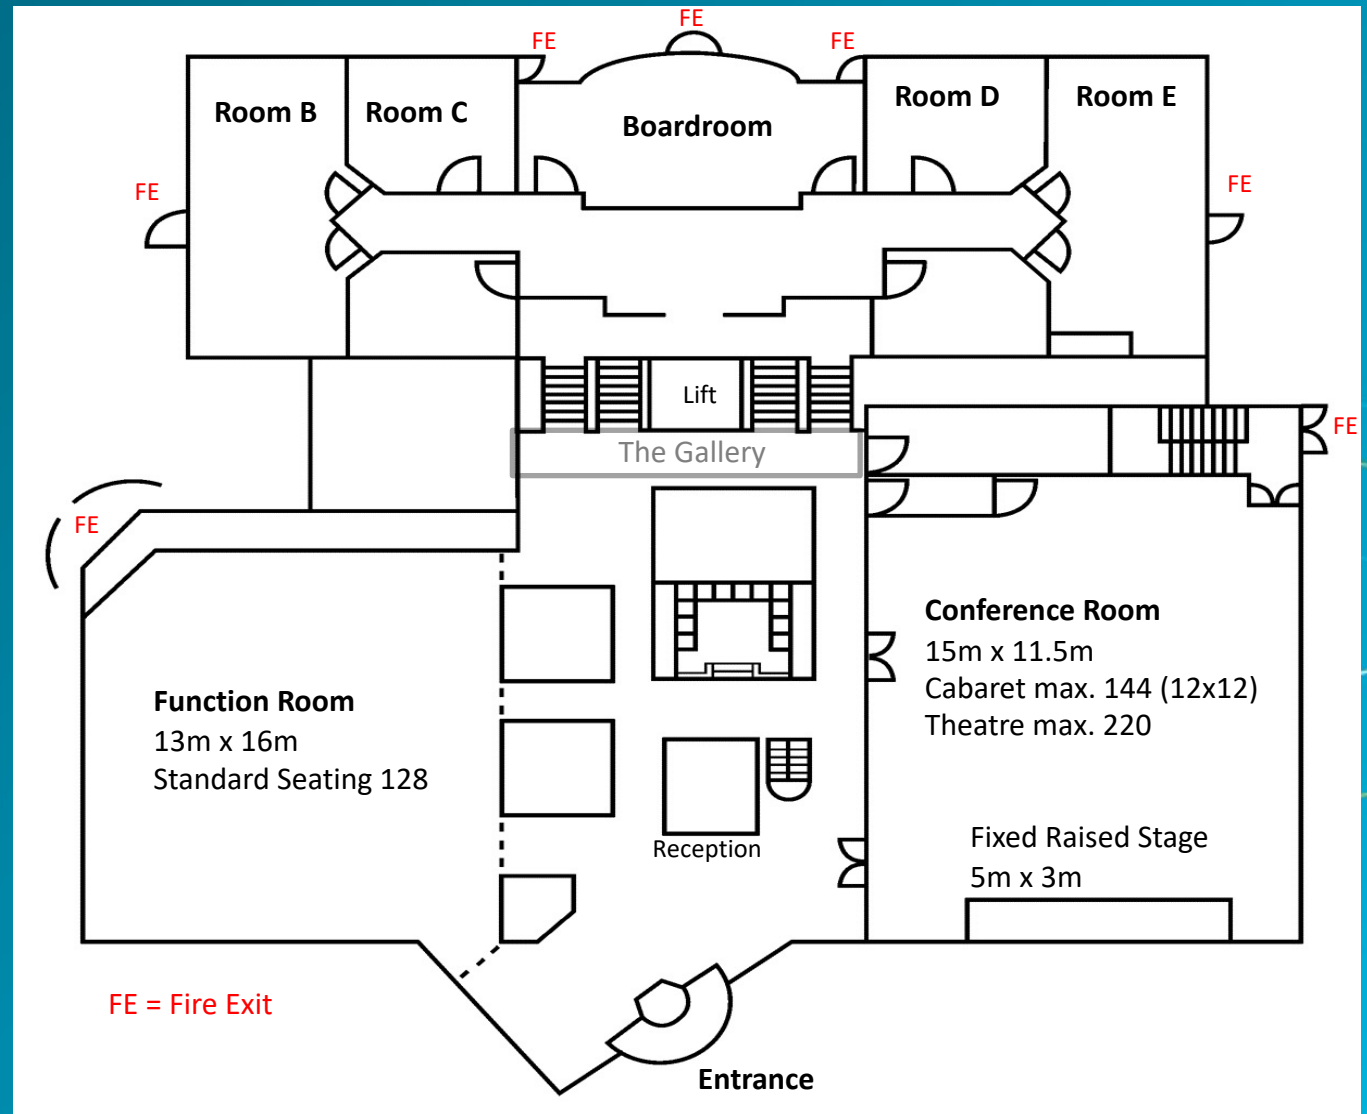

UHVENUES

Room B (7x12m)

Theatre 80
Cabaret 48 (6x8)
Boardroom 40
Classroom 32

Room C (4.5x6m)

Boardroom 18
U-Shape 14
Theatre 20

Boardroom (10.5x5m)

Theatre 40
Cabaret 40 (5x8)
Boardroom 26

Room D (6x6m)

Boardroom 20
U-Shape 16
Theatre 25

Room E (5.5x12m)

Theatre 70
Cabaret 48 (6x8)
Boardroom 30

Capacity Changes – Covid Security

Room B (7x12m)

Theatre 20
Classroom 12
Boardroom 10

Room C (4.5x6m)

Theatre 4
Classroom 2
Boardroom 4

Boardroom (10.5x5m)

Theatre 10
Classroom 8
Boardroom 8

Room D (6x6m)

Boardroom 20
U-Shape 16
Theatre 25

Room E (5.5x12m)

Theatre 70
Cabaret 48 (6x8)
Boardroom 30