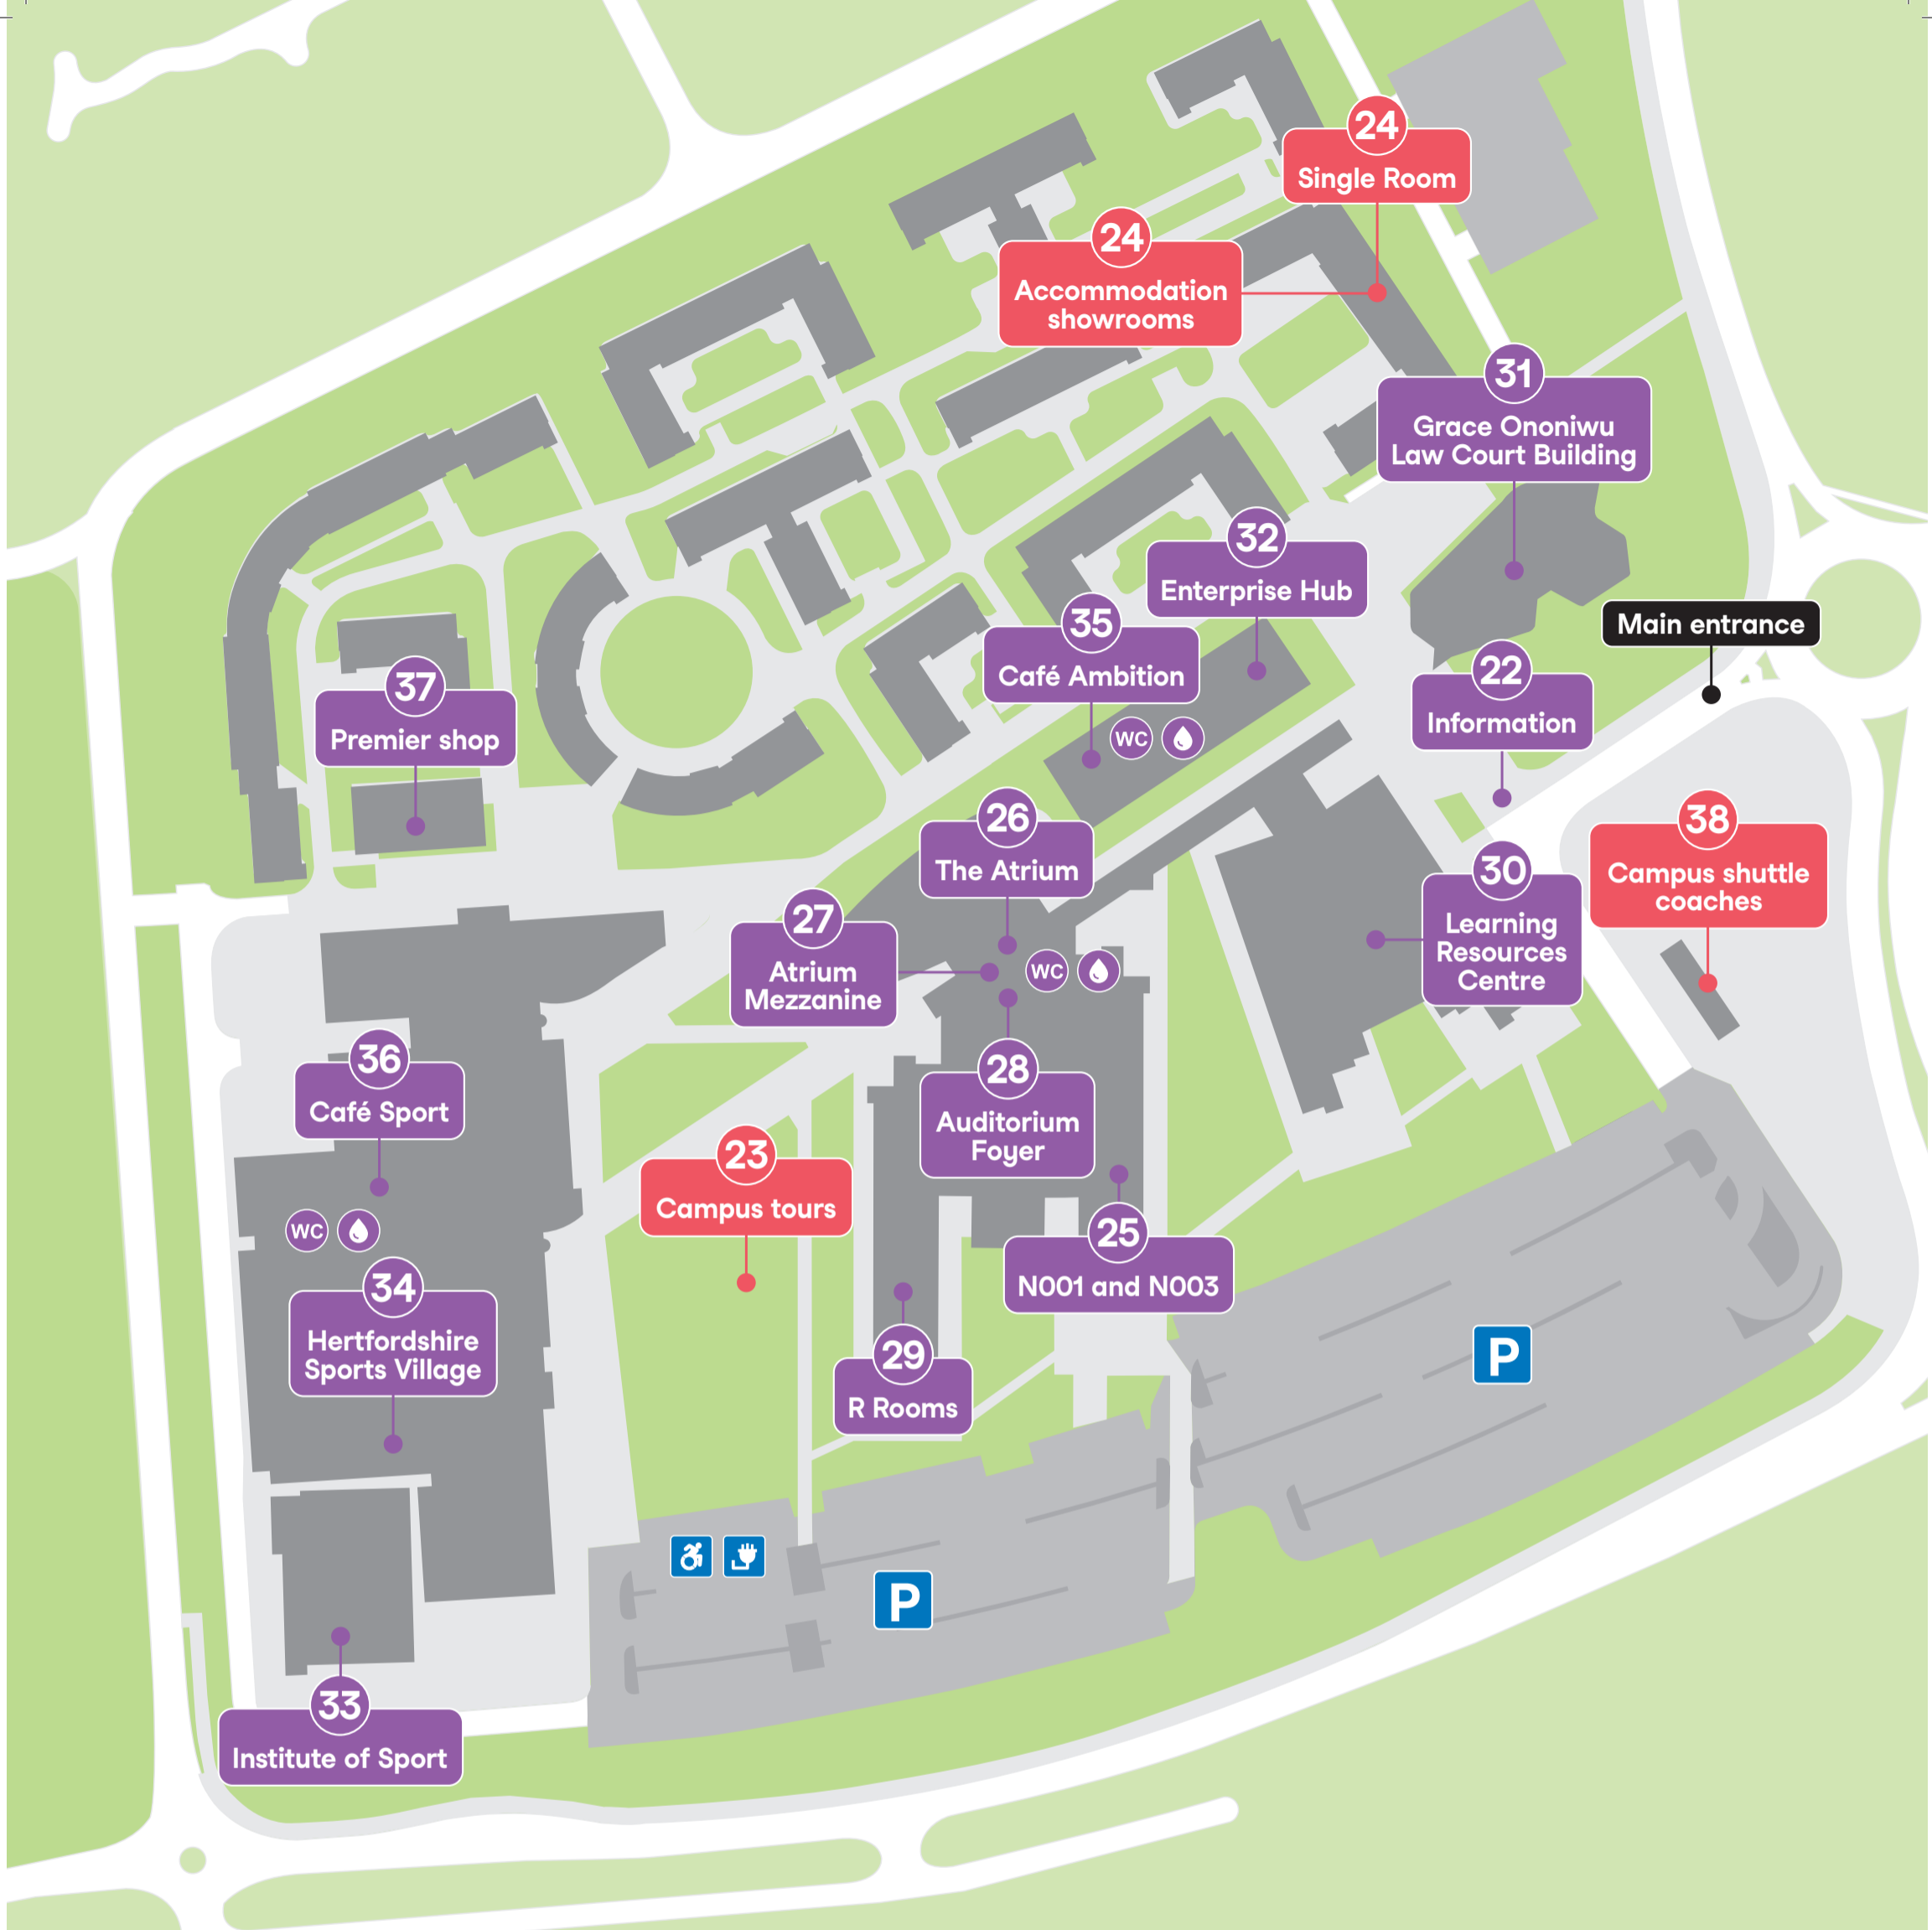

3 Accommodation walking route
Please follow the route to find more accommodation showrooms.
Look for the red flags.

- 4 Forum Theatre
- 6 Forum Foyer
- 15 Seventy7
- 17 Premier Shop
- 18 Starbucks
- 19 Subway

College Lane Campus

Scan the QR code to use our self-guided campus tour map

Key locations

- 1 Main Reception and Check-in
- 2 Campus tours
- 3 Accommodation showrooms
- 4 Forum Theatre (Welcome talk)
- 5 Hutton Hub
- 6 Forum Foyer
- 7 Forum Restaurant
- 8 Film, Music & Media Building

- 16 Café Rore 08:30 – 15:00
- 17 Premier Shop 08:30 – 16:00
- 18 Starbucks 10:30 – 15:00
- 19 Subway 09:30 – 14:00
- 20 Ele House 12:00 – 16:00
- WC Toilets
- Water refill points

Getting around

- 21 Local and intercampus coaches

de Havilland Campus

Scan the QR code to use our self-guided campus tour map

Key locations

- | | |
|----------------------------|-------------------------------------|
| 22 Information | 30 Learning Resources Centre |
| 23 Campus tours | 31 Grace Ononiwu Law Court Building |
| 24 Accommodation showrooms | 32 Enterprise Hub |
| 25 N001 and N003 | 33 Institute of Sport |
| 26 The Atrium | 34 Hertfordshire Sports Village |
| 27 Atrium Mezzanine | |
| 28 Auditorium Foyer | |
| 29 R Rooms | |