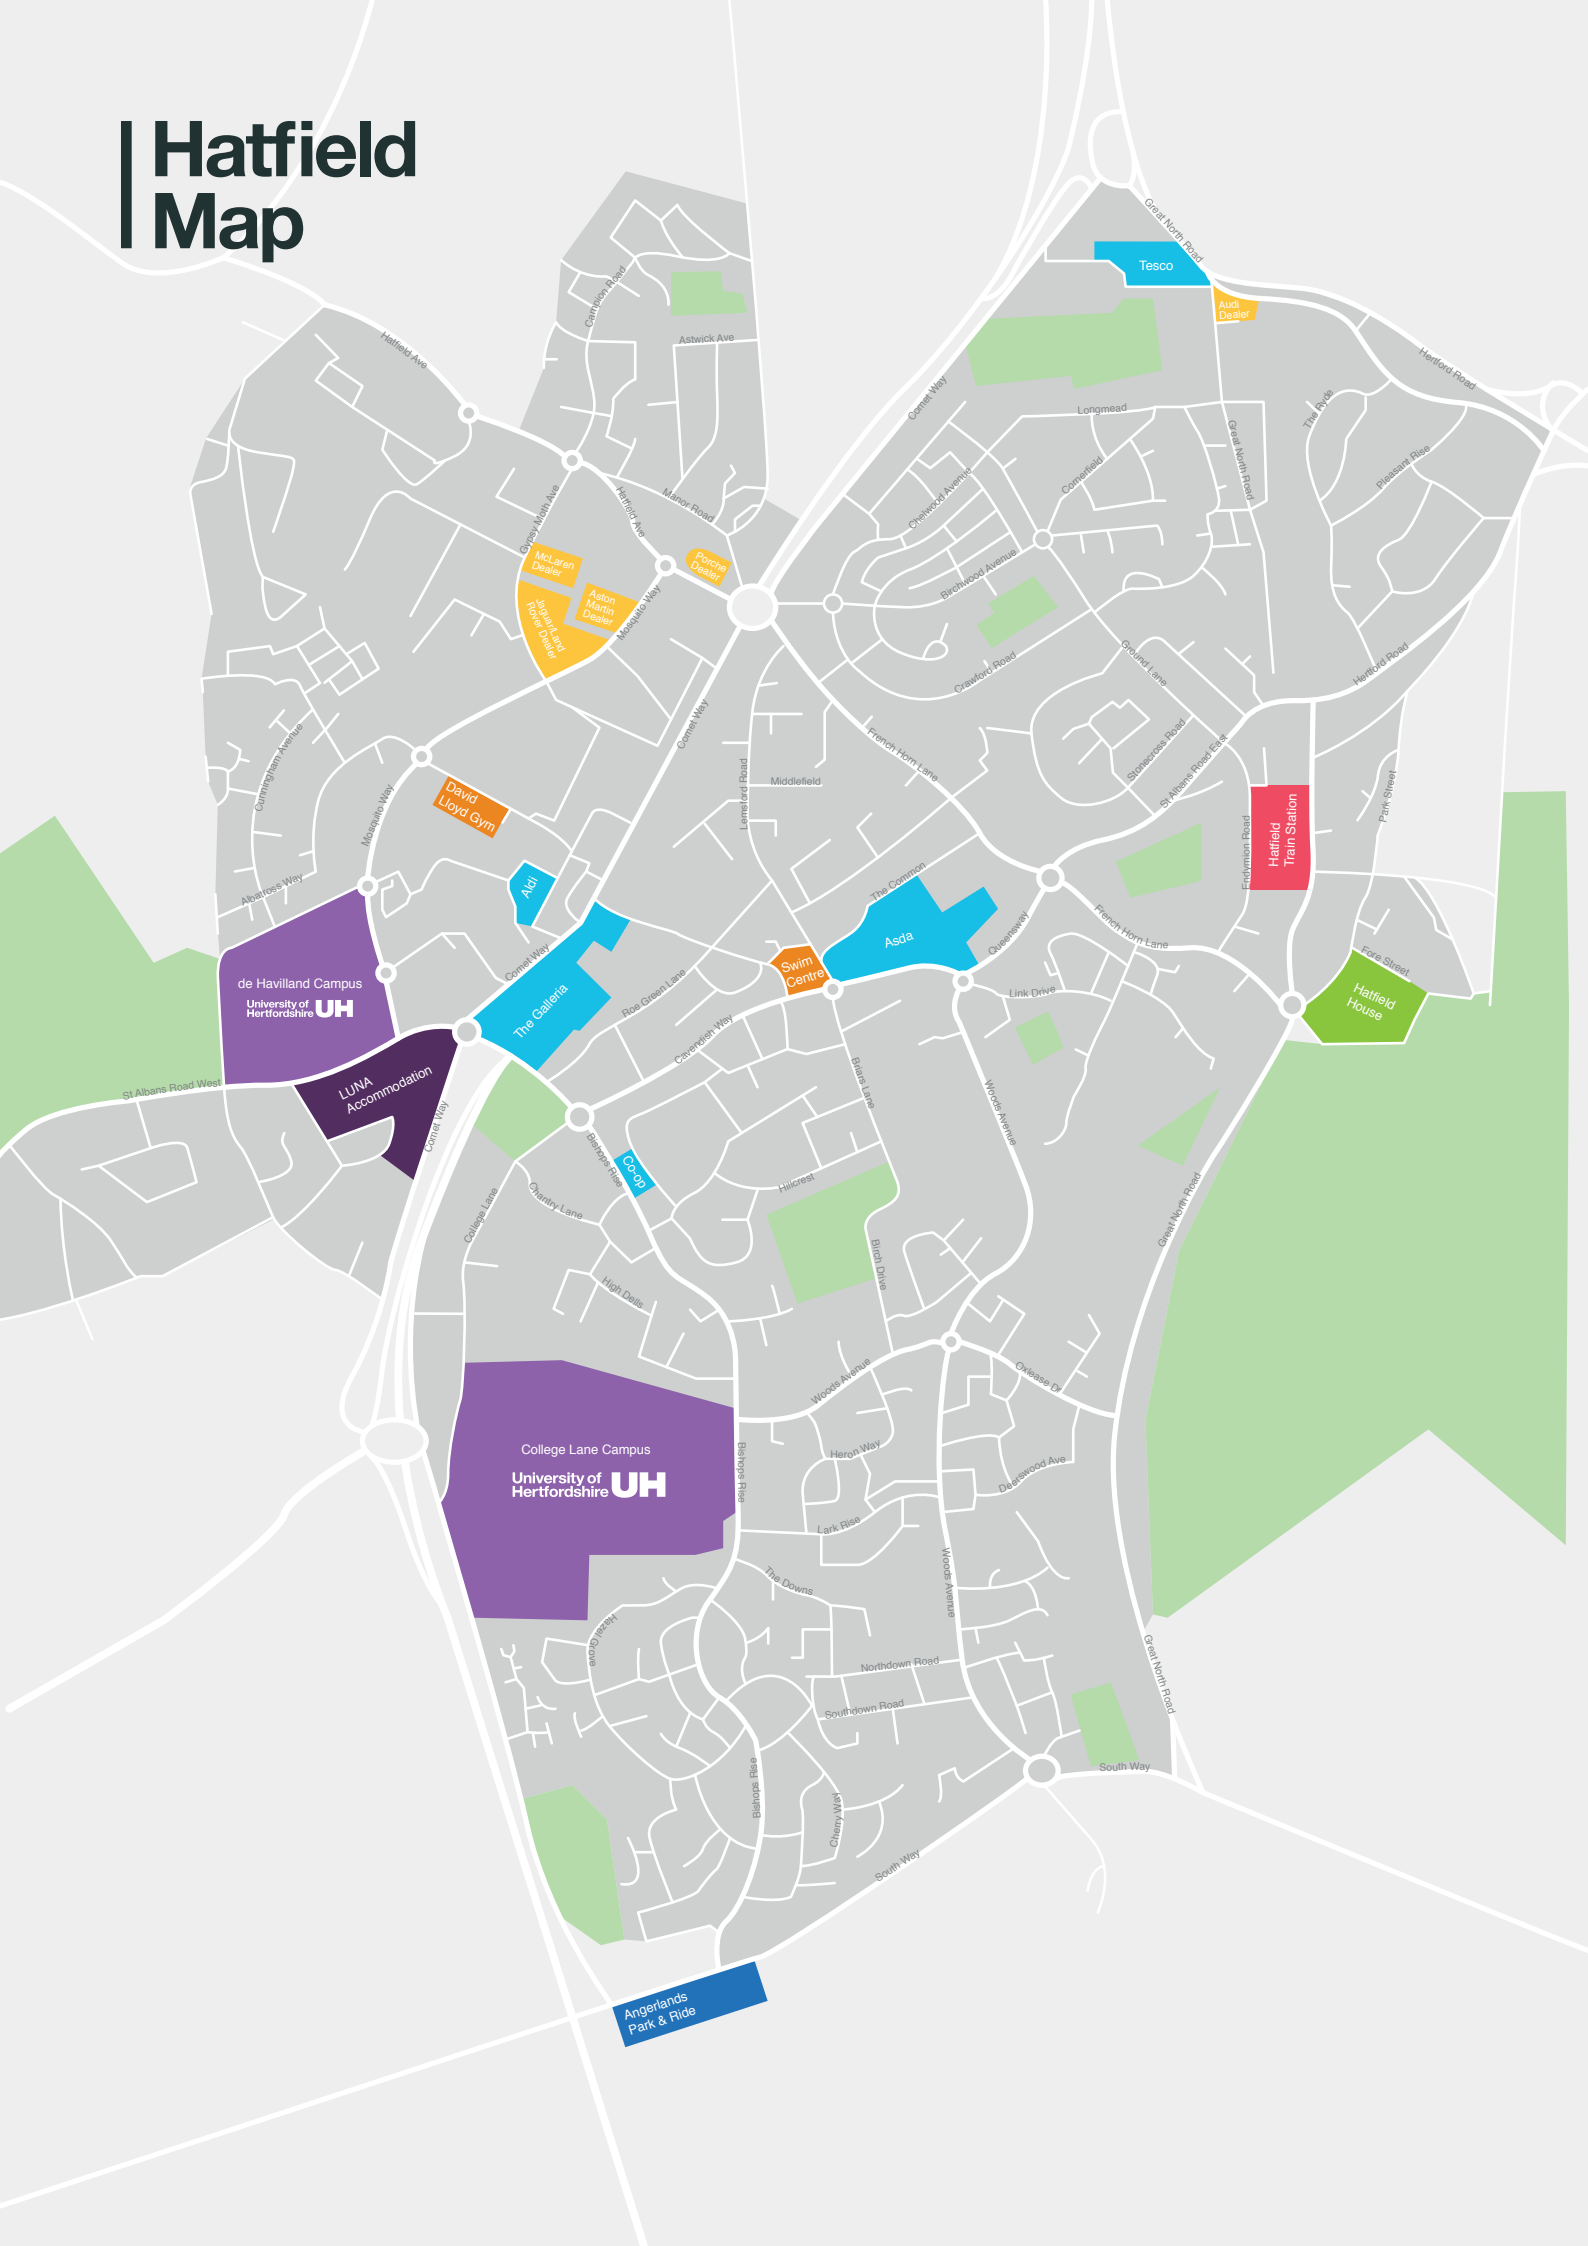

# Hatfield Map

de Havilland Campus  
University of Hertfordshire **UH**

LUNA  
Accommodation

College Lane Campus  
University of Hertfordshire **UH**

Angerlands  
Park & Ride

Tesco

Audi  
Dealer

McLaren  
Dealer

Hatfield  
Train Station

Hatfield  
House

# Map Key

## **Food Shops**

There are many shops in the local area. You can shop in the major supermarkets such as Tesco, Aldi or Asda or if you just need the essentials you can visit smaller retailers such as Co-operative or shops in the town centre.