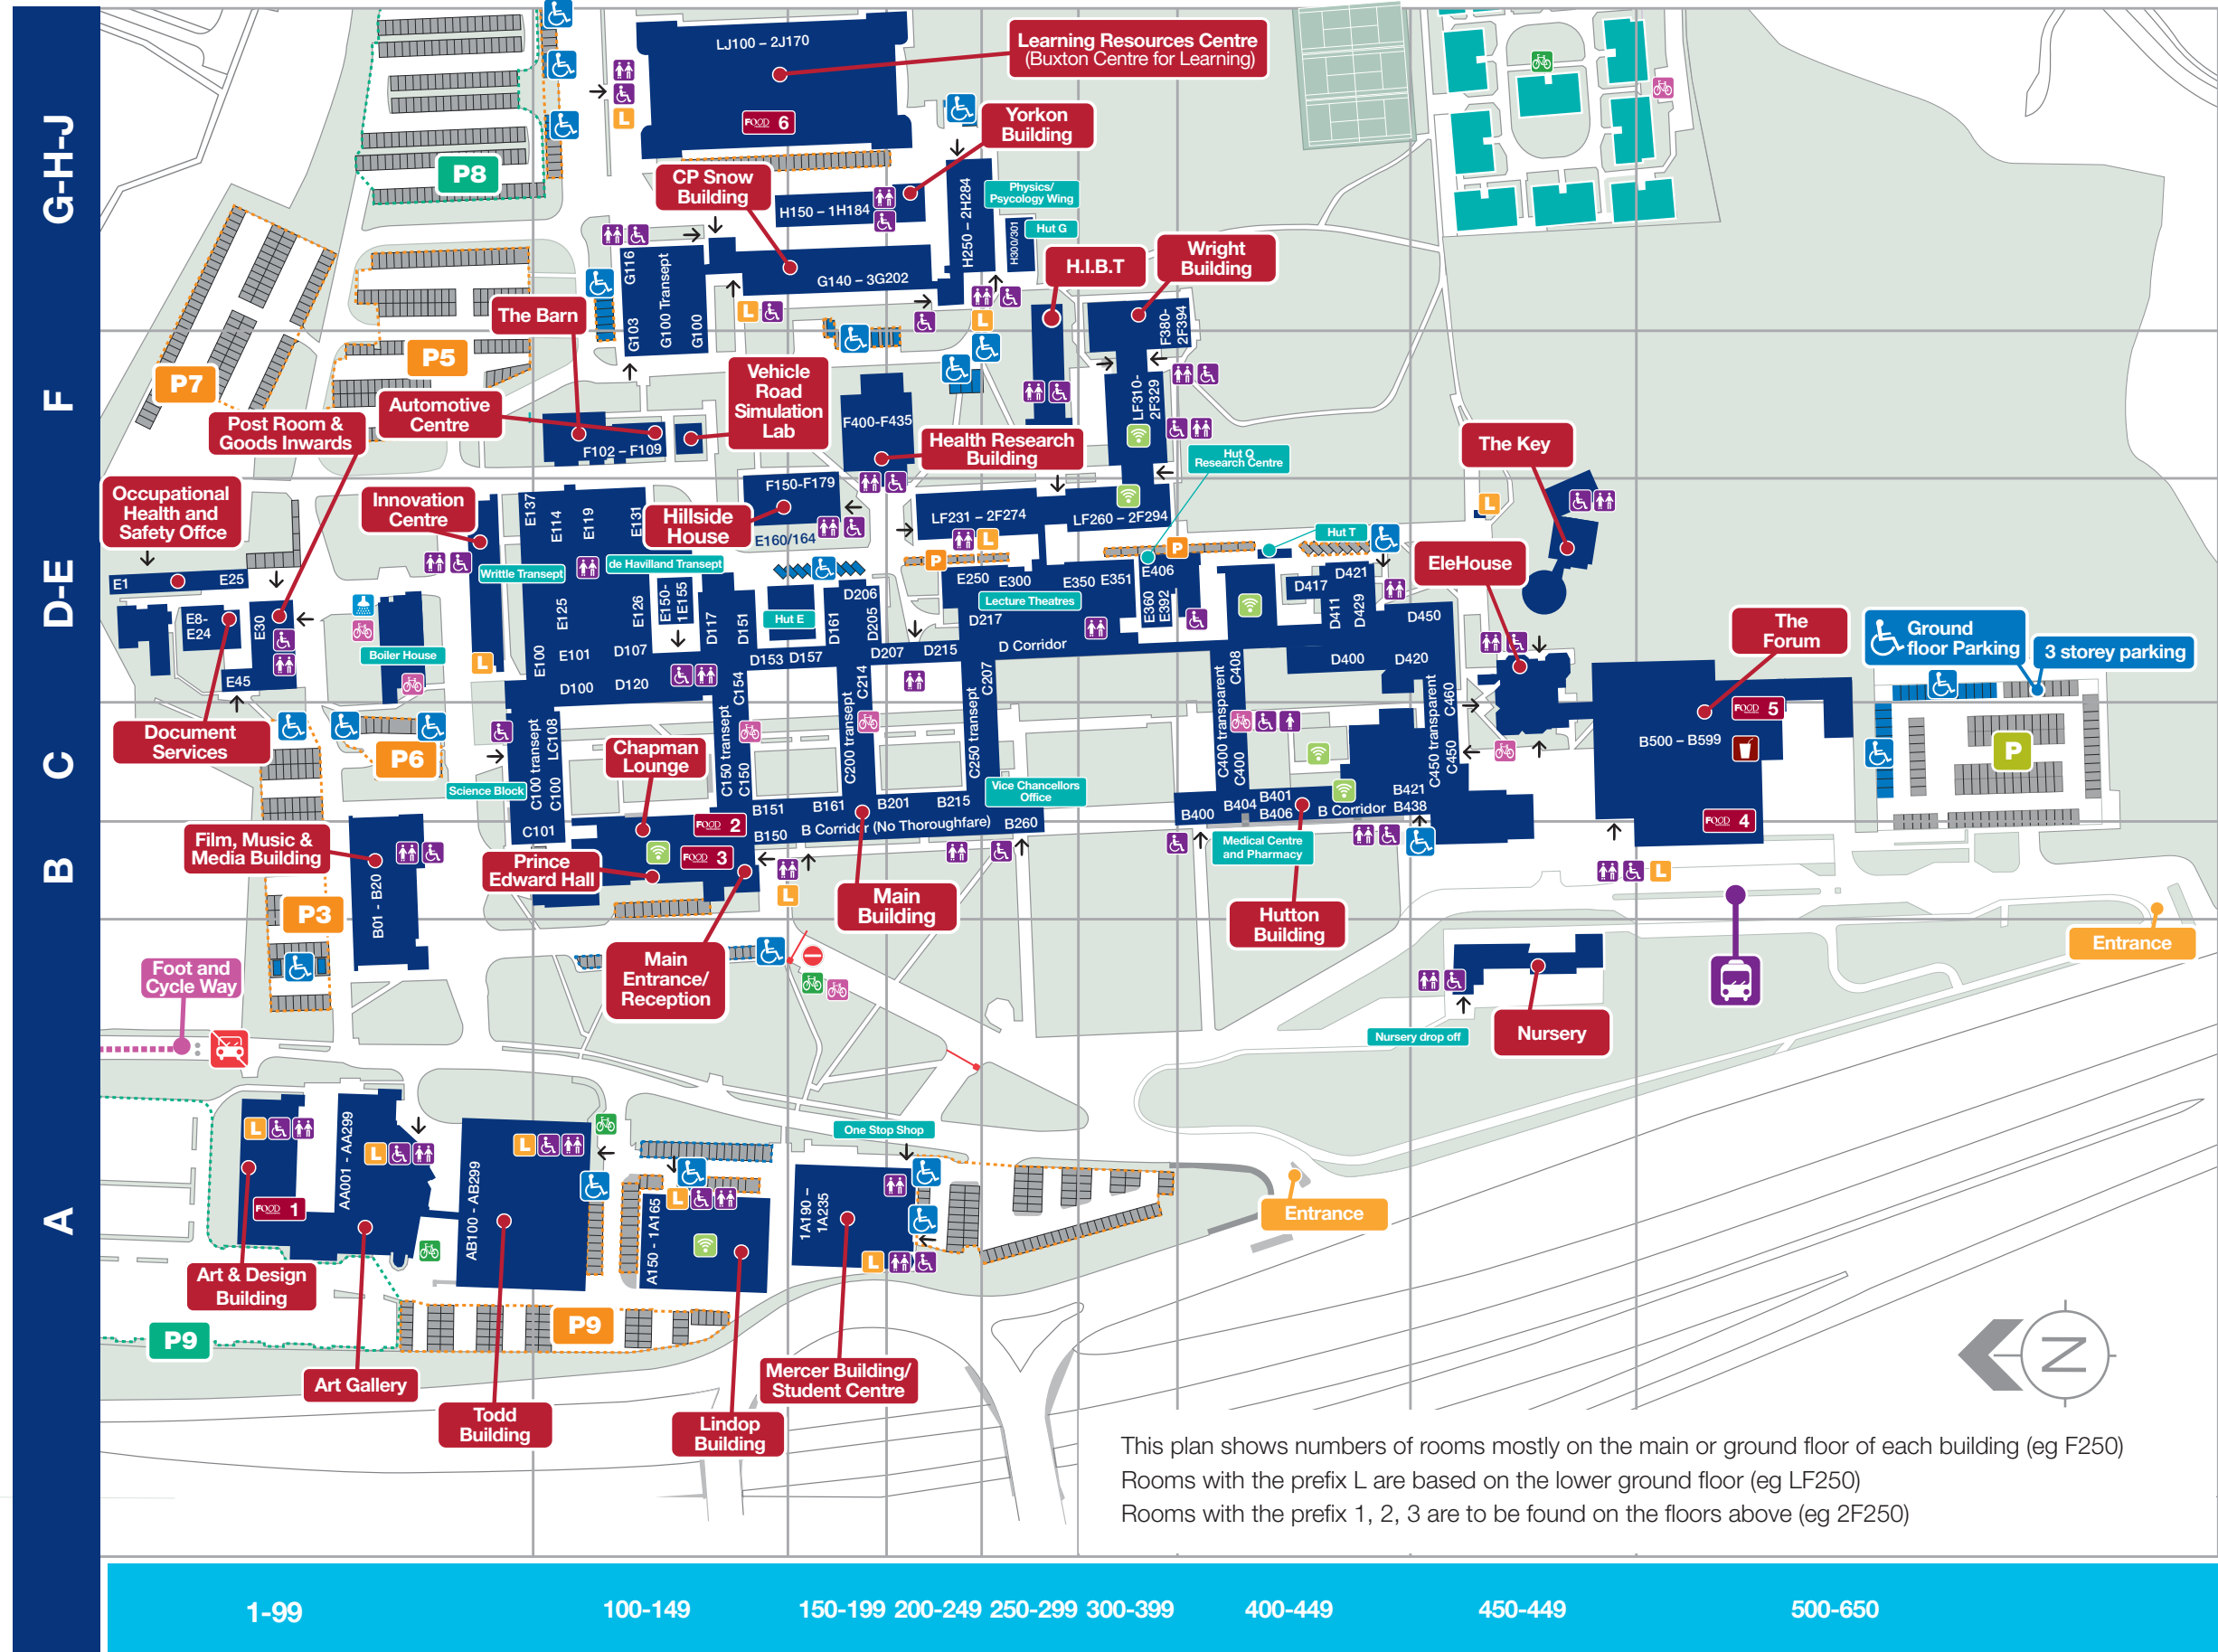

College Lane Campus: Room Numbers

College Lane Campus
Hatfield, Herts

AL10 9AB

Tel: +44 (0)1707 284000
Fax: +44 (0)1707 284115

- Visitor Parking
- Pay and Display Student Parking
- Pay & Display Parking
- Fee Paying Staff Parking only
Please note that staff members holding a fee paying permit are eligible to park in all areas marked above
- Accessible Parking – Blue Badge Holders
- Bus Stop
- UHSU Shop
- Gallery
- Café Decree
- Café Taste Forum
- Café
- Forum Restaurant
- Café Study
- Toilets
- Accessible Toilets
- Lift
- Entrance
- Cycle racks - sheltered
- Cycle racks - not sheltered
- Shower & changing facilities
- Learning Zone

This plan shows numbers of rooms mostly on the main or ground floor of each building (eg F250)
Rooms with the prefix L are based on the lower ground floor (eg LF250)
Rooms with the prefix 1, 2, 3 are to be found on the floors above (eg 2F250)

1-99	100-149	150-199	200-249	250-299	300-399	400-449	450-499	500-650
------	---------	---------	---------	---------	---------	---------	---------	---------