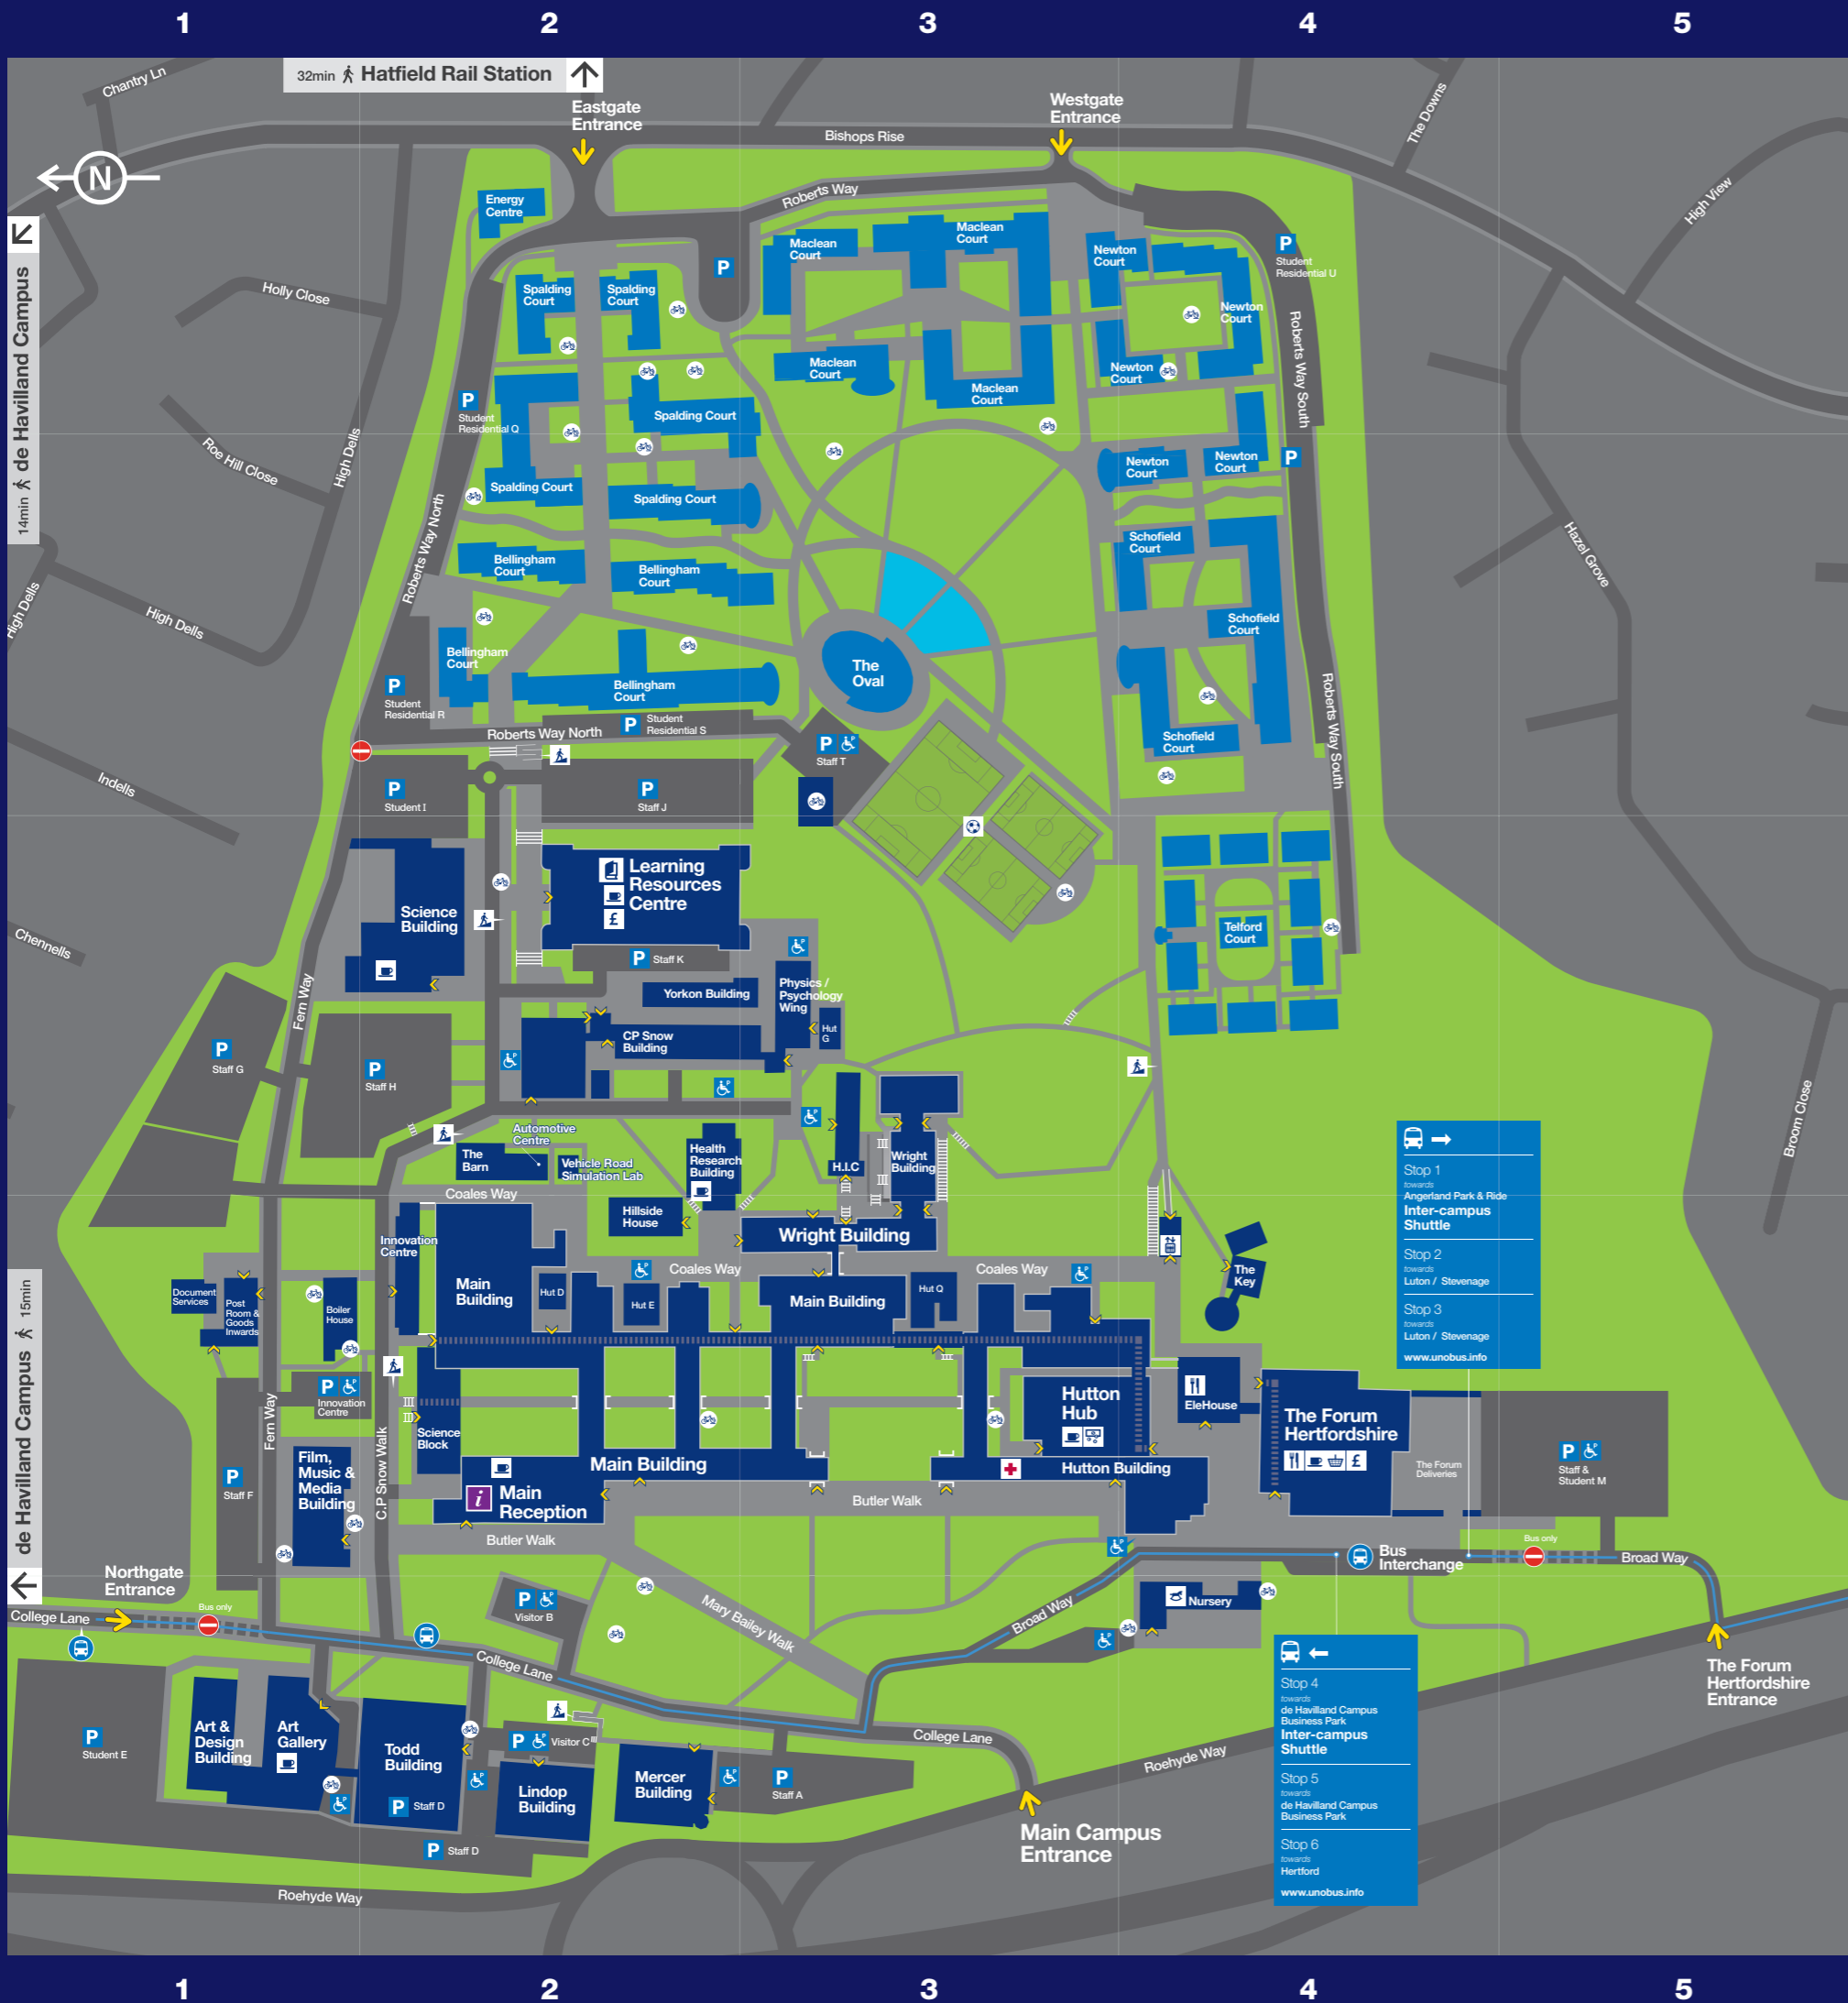

College Lane campus

University Buildings

University Building Names	Grid
Art & Design Building	E1
Automotive Centre	C2
CP Snow Building	C2
Document Services	D1
Elehouse	D4
Film, Music & Media Building	D1
Health Research Building	C2
Hertfordshire International College	C3
Hillside House	D2
Hut D	D2
Hut E	D2
Hut G	C3
Hut Q	D3
Hutton Building	D3 D4
Hutton Hub	D3
Innovation Centre	D2
Learning Resources Centre	C2
Lindop Building	E2
Main Building	D2 D3
Mercer Building	E2
Nursery	E4
Post Room & Goods Inwards	D1
Science Block	D2
Science Building	C2
The Barn	C2
The Forum Hertfordshire	D4
The Key	D4
Todd Building	E2
Vehicle Road Simulation Lab	C2
Wright Building	C3 D3
Yorkon Building	C2

Student Accommodation

Accommodation	Grid
Bellingham Court	B2
Maclean Court	A3
Newton Court	A4
Schofield Court	B4
Spalding Court	A2
Telford Court	C4
The Oval	B3

Schools

College Lane Campus	Grid
School of Computer Science	
Main Building	D2
D & LB150 Corridor / C250 Transept	
School of Creative Arts	
Art & Design	E1
Film Music & Media	D1
Todd / Lindop / Mercer	E2
School of Engineering and Technology	
Main Building / D & B400 Corridor	D2
School of Health and Social Work	
Wright Building	C3 D3
Health Research Building	C2
School of Life and Medical Sciences	
Wright Building	C3 D3
CP Snow Building	C2
Hillside House	D2
Yorkon Building	C2
School of Physics, Astronomy and Mathematics	
Main Building / C100 transept & E rooms	D2
de Havilland Campus	Location
Hertfordshire Business School	de Havilland
School of Education	de Havilland
School of Humanities	de Havilland
School of Law	de Havilland
School of Health and Social Work	de Havilland

Stop 1
towards
Angerland Park & Ride
Inter-campus Shuttle

Stop 2
towards
Luton / Stevenage

Stop 3
towards
Luton / Stevenage
www.unobus.info

Stop 4
towards
de Havilland Campus
Business Park
Inter-campus Shuttle

Stop 5
towards
de Havilland Campus
Business Park

Stop 6
towards
Hertford
www.unobus.info